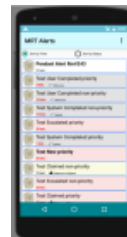

Wireless Asset Tracking Solution IntelTRAC

Enhance Situational Awareness and Alarm Response Effectiveness

**One Platform... Multiple Integrated Applications
Customized, Scalable, Integrated Data Management in One Solution**

IntelNettWirelessAlarm and Asset Management Capability provides -Flexible and Scalable Applications - Customize to meet facility requirements

IntelTRAC - Wireless Asset Tracking

- **Find Anyone or Anything at Any Time**
- **Prevent asset losses**, high replacement costs and **wasted time searching** for equipment
- **Real-Time-Location** information
- Perform real-time inventory & preventative maintenance programs
- Small, multi-function, universal Transmitter
 - Control, Manage & Locate Assets
- Wireless Infrastructure Reduces Cost
- Smart Phone provides asset locations

Small form factor, wireless transmitters

Add options to:

- Activate security cameras, maglocks, egress and ingress doors

Enterprise-Wide Resident, Patient and Asset Location and Security

Wireless system designed for real-time locating, securing, and managing residents, patients, staff, and assets in one solution